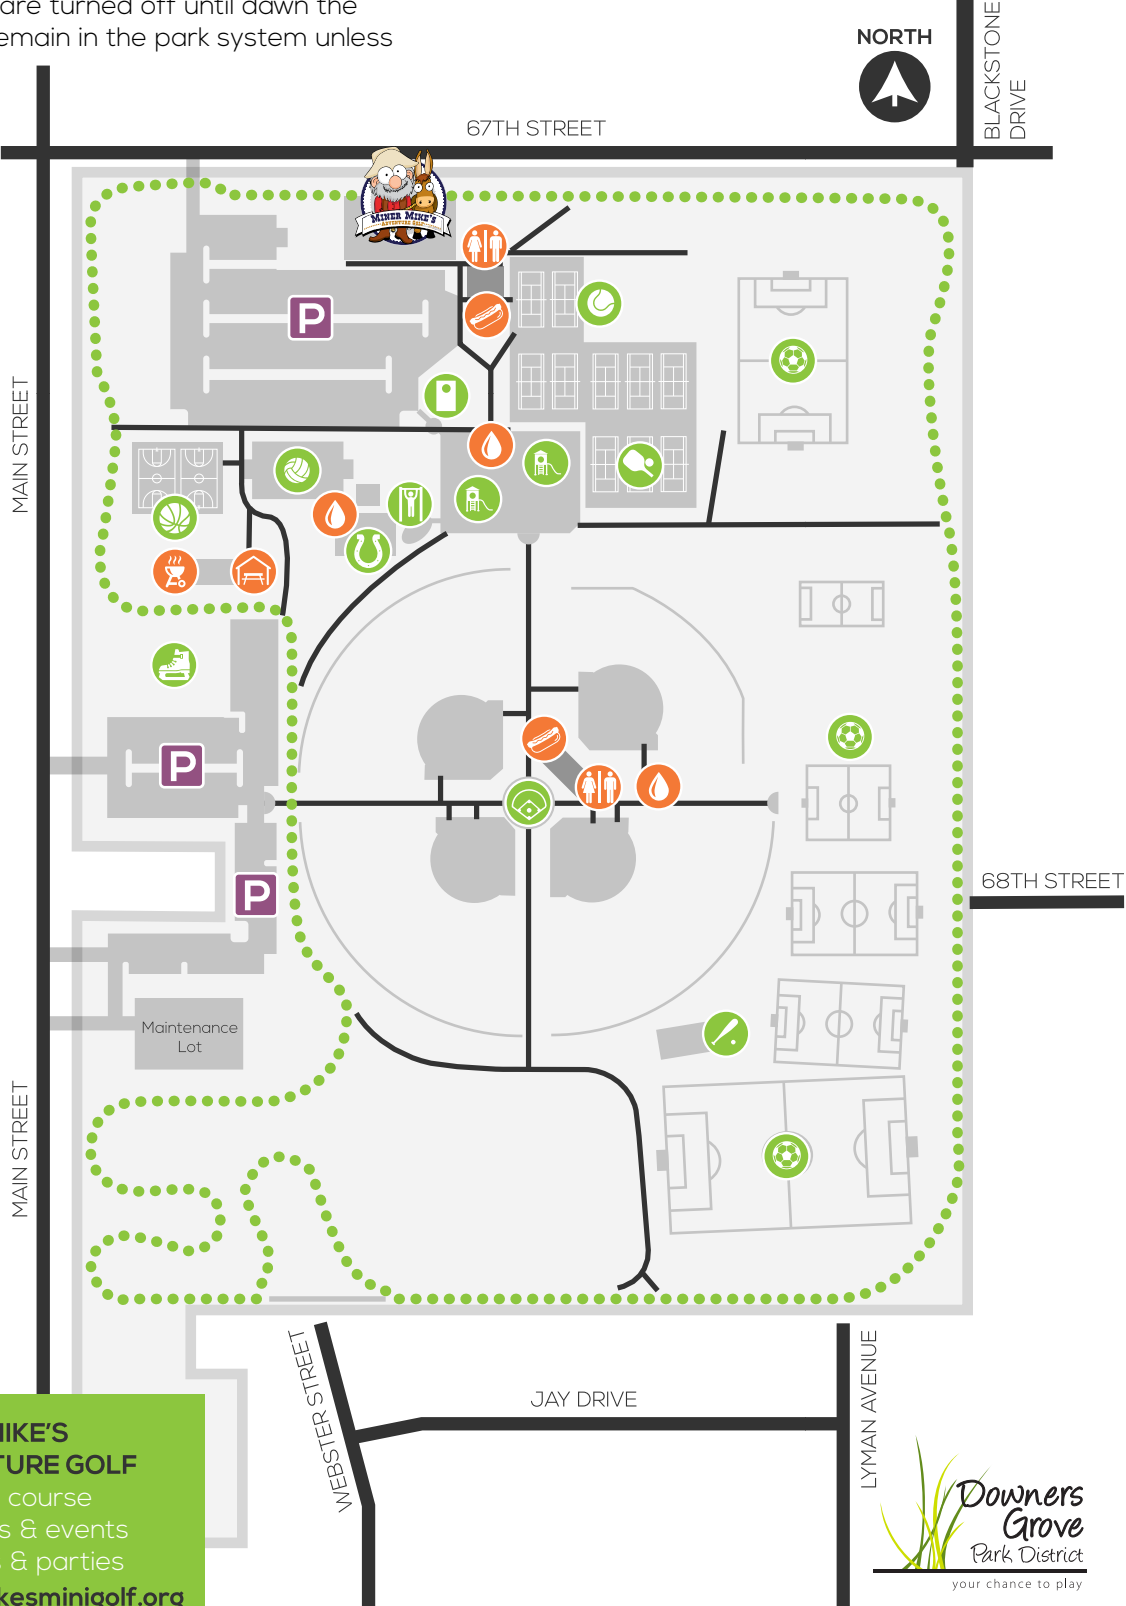

# MCCOLLUM PARK

6801 Main St. • Downers Grove

McCollum Park has served as the District's flagship outdoor athletic facility and largest recreational park since 1972.

**PARK HOURS:** Dawn to dusk except evenings when a permitted lighted activity (operational, artificial lighting) is occurring. The park closes immediately after lights are turned off until dawn the following day. No person shall remain in the park system unless a permit is granted in advance.

## AMENITIES

.....  
1.2-mile asphalt loop

Sidewalk

- Parking
- Restrooms
- Drinking Fountain
- Concessions
- 5 BBQ Grills
- Picnic Shelter
- Playground
- Outdoor Gym
- Winter Ice Skating
- 2 Basketball Courts
- 3 Sand Volleyball Courts
- Bags Courts
- 6 Horseshoe Courts
- 3 Pickleball Courts
- 10 Tennis Courts
- Soccer Fields
- 4 Lighted Ball Fields
- Batting Cage

**MINER MIKE'S ADVENTURE GOLF**  
 • 18-hole course  
 • Specials & events  
 • Rentals & parties  
[minermikesminigolf.org](http://minermikesminigolf.org)

**Downers Grove Park District**  
 your chance to play