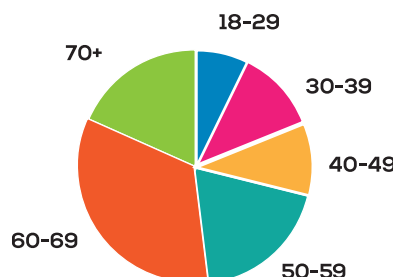

## Partnership Opportunities

Demo Day Events

Hole Sponsorship

1892 Loyalty Club

Pro-Shop Partnership

Tournament Sponsorship

Golf Scorecard Ads

## Our Golfers

Number of rounds played per season

Age

Gender