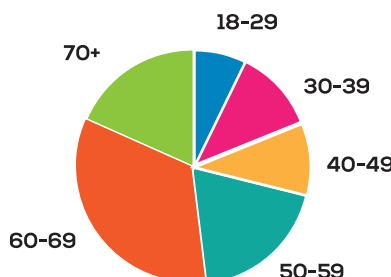

Partnership Opportunities

Demo Day Events

Hole Sponsorship

1892 Loyalty Club

Pro-Shop Partnership

Tournament Sponsorship

Golf Scorecard Ads

Our Golfers

Number of rounds played per season

Age

Gender